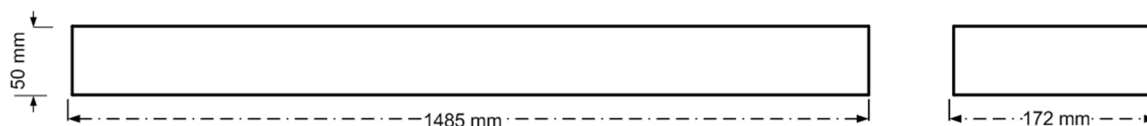

Dimensional Drawing

ELMASCO INDUSTRIES S.A.

Head Office : 44 K. Palama, 14343 N. Chalkidona, Athens, Greece

Production Plant : Ag. Adrianos, 21100 Nafplio, Greece

Email: elmasco@elmasco.eu

Tel : +30 210 2583100

Fax: +30 210 2583107